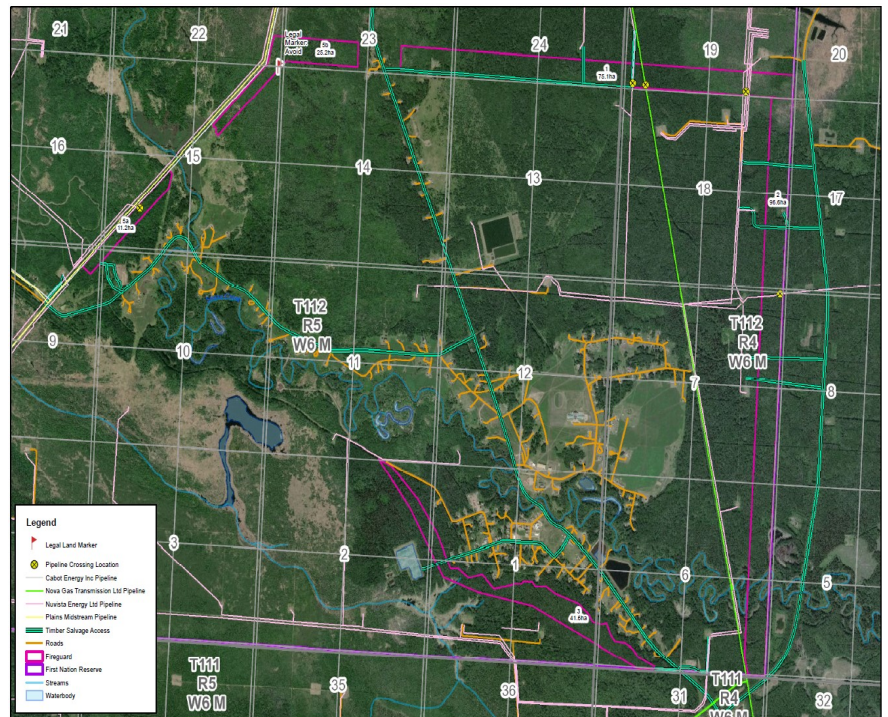

Dene Tha'

PROJECT

Safer Communities, Healthier Forests

**Dene Tha' Lands Department
Chatch Fireguard Project**

Start work week of Jan 12th

**Crews will be working
throughout the community**

**Please be cautious of heavy
equipment and logging trucks**

SAFER COMMUNITIES, HEALTHIER FORESTS

A fireguard is a constructed planned barrier intended to stop or slow the spread of a wildfire. The fireguard construction project is designed to support FireSmart initiatives and to reduce the overall impact on the community from future wildfire events.